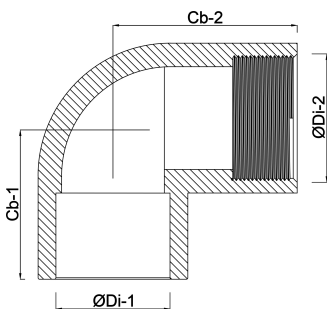

**VDL Adaptor elbow 90° PVC-U
75 mm x 2 1/2" glue socket x
female thread 10bar grey with
stainless steel ring type
reinforced (0110173)**

V-L Van de Lande

TECHNICAL SPECIFICATIONS

Colour	grey
Type	reinforced
Material	PVC-U
Feature	with stainless steel ring
Connection	glue socket x female thread
Size	75 mm x 2 1/2"
Pressure	10 bar

DIMENSIONS

ØDi-1	75 mm
ØDi-2	2 1/2 "
Cb-1	83 mm
Cb-2	83 mm

Last modified date: 05/11/2025

Bosta UK Ltd.
Reflection House
Olding Road
Bury St. Edmunds
Suffolk
IP33 3TA
T +44 (0) 1284 716580
E enquiries@bosta.co.uk
<http://www.bosta.com>