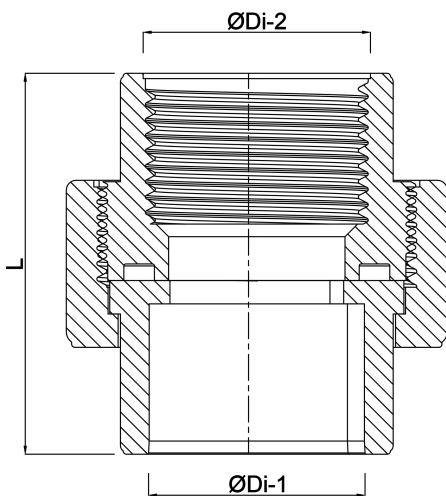

**Profec Union adaptor
PVC/stainless steel 316 40 mm
x 1 1/4" glue socket x female
thread 10bar grey (0102103)**

TECHNICAL SPECIFICATIONS

Colour	grey
Material	PVC/stainless steel 316
Material seal	EPDM
Connection	glue socket x female thread
Pressure	10 bar
Size	40 mm x 1 1/4"

DIMENSIONS

L	65.2 mm
ØDi-1	40 mm
ØDi-2	1 1/4 "

Last modified date: 24/10/2025

Bosta UK Ltd.
Reflection House
Olding Road
Bury St. Edmunds
Suffolk
IP33 3TA
T +44 (0) 1284 716580
E enquiries@bosta.co.uk
<http://www.bosta.com>