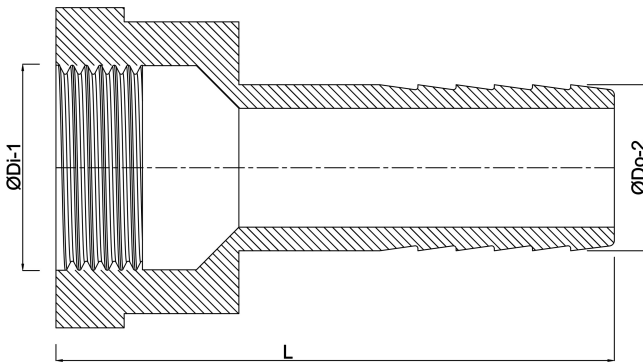

**Profec Barbed adaptor
stainless steel 316 2" x 50 mm
female thread x hose tail 16bar
(7043869)**

TECHNICAL SPECIFICATIONS

Material stainless steel 316

Connection female thread x hose tail

Pressure 16 bar

Size 2" x 50 mm

Spanner 67.5

DIMENSIONS

L 94.5 mm

ØDi-1 2"

ØDo-2 50 mm

Last modified date: 09/05/2026

Bosta UK Ltd.
Reflection House
Olding Road
Bury St. Edmunds
Suffolk
IP33 3TA
T +44 (0) 1284 716580
E enquiries@bosta.co.uk
<http://www.bosta.com>