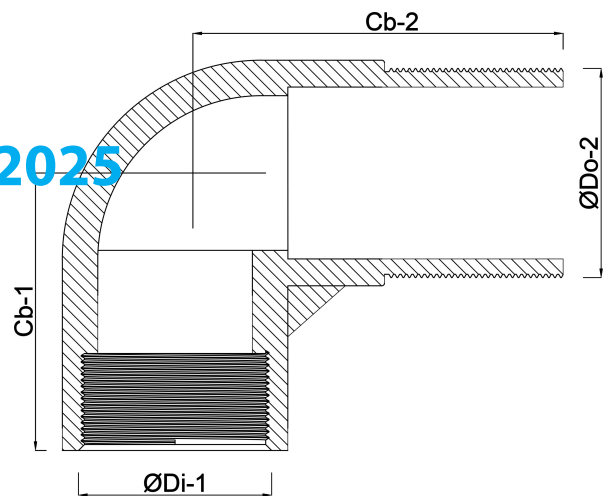

Profec Adaptor elbow 90° PVC-U 50 mm x 1 1/4" glue socket x male thread 10bar grey
(0110145)

TECHNICAL SPECIFICATIONS

Colour	grey
Material	PVC-U
Connection	glue socket x male thread
Pressure	10 bar
Size	50 mm x 1 1/4"

DIMENSIONS

ØDi-1	50 mm
ØDo-1	1 1/4 "
Cb-1	57 mm
Cb-2	55.5 mm

Last modified date: 30/10/2025

Bosta UK Ltd.
Reflection House
Olding Road
Bury St. Edmunds
Suffolk

IP33 3TA
T +44 (0) 1284 716580
E enquiries@bosta.co.uk
<http://www.bosta.com>