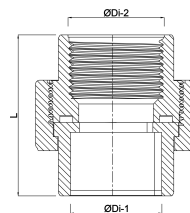

Profec Union adaptor PVC-U 25 mm x 3/4" glue socket x female thread 10bar grey (0110082)

TECHNICAL SPECIFICATIONS

Colour	grey
Material	PVC-U
Connection	glue socket x female thread
Pressure	10 bar
Size	25 mm x 3/4"

DIMENSIONS

L	52 mm
Lb	29 mm
ØDi-2	25 mm
ØDi-1	3/4 "
Hi-1	23 mm
P-1	10 mm
Do-n	51 mm

Last modified date: 30/10/2025

Bosta UK Ltd.
Reflection House
Olding Road
Bury St. Edmunds
Suffolk
IP33 3TA
T +44 (0) 1284 716580
E enquiries@bosta.co.uk
<http://www.bosta.com>