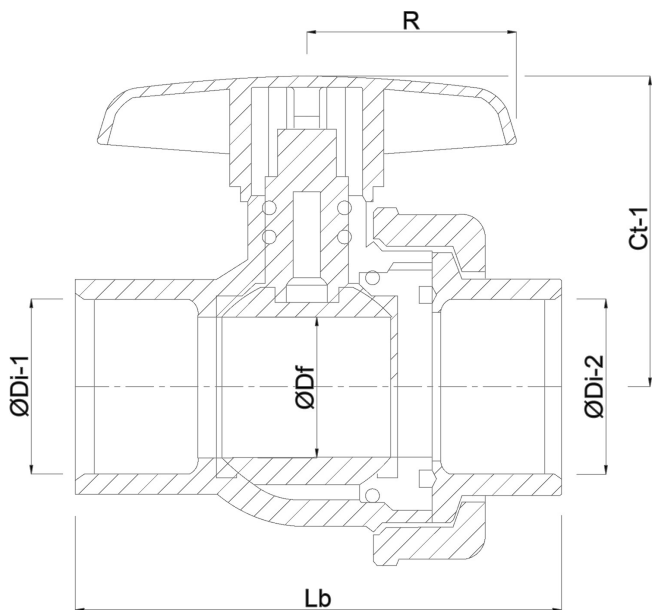

Housing construction 2-part

Ball material PVC-U

Material housing PVC-U

Material seal hytrel/EPDM

Connection imperial glue socket

Max. temperature 60 °C

Minimum medium temperature 0 °C
(continuous)

Size 1/2"

Pressure 16 bar

DIMENSIONS

Lb 75 mm

ØDi-1 1/2 "

ØDi-2 1/2 "

Ct-1 46 mm

R 35 mm

ØDf 24 mm