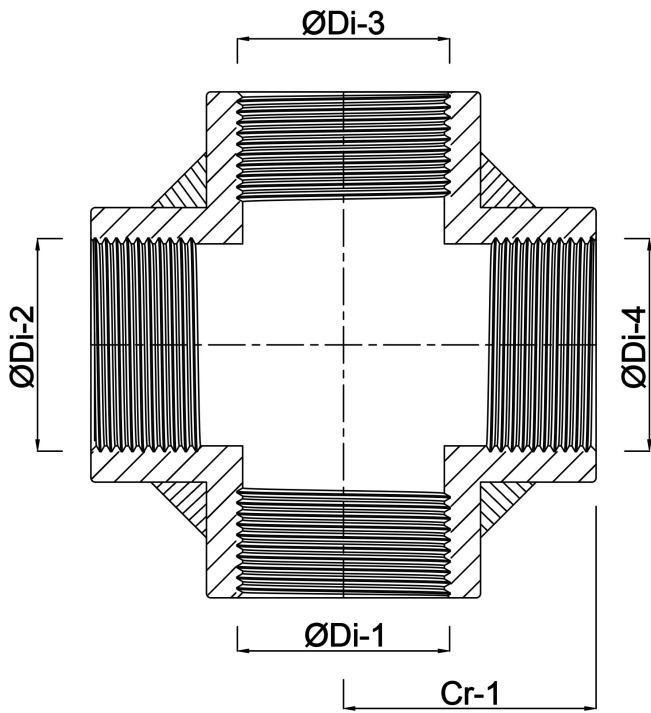

**Profec Nr. 180 Cross-piece
stainless steel 316 3/4" female
thread 16bar (0080319)**

TECHNICAL SPECIFICATIONS

Material stainless steel 316

Connection female thread

Fitting nr. Nr. 180

Pressure 16 bar

Max. temp. 100 °C

Size 3/4"

DIMENSIONS

ØDi-1 3/4 "

ØDi-2 3/4 "

ØDi-3 3/4 "

ØDi-4 3/4 "

ØDo-1 32 mm

ØDo-2 32 mm

ØDo-3 32 mm

ØDo-4 32 mm

Cr-1 30 mm

Last modified date: 23/10/2025

Bosta UK Ltd.
Reflection House
Olding Road
Bury St. Edmunds
Suffolk
IP33 3TA
T +44 (0) 1284 716580
E enquiries@bosta.co.uk
<http://www.bosta.com>