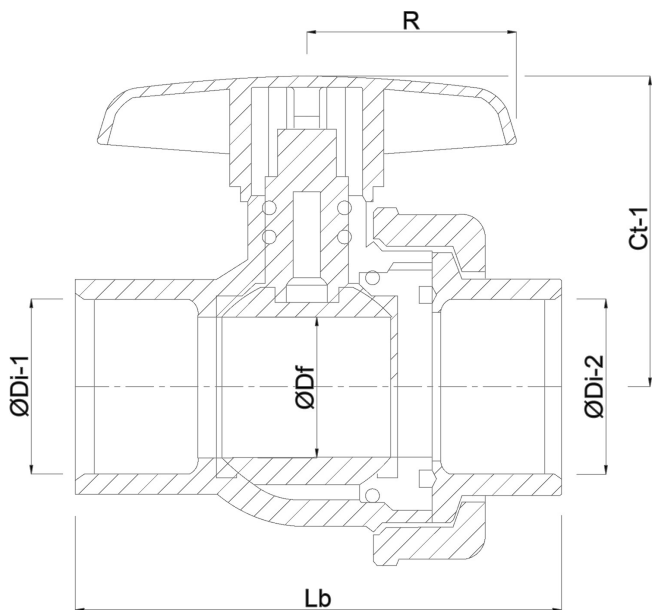

Housing construction 2-part

Material housing PVC-U

Material seal hytrel/EPDM

Connection glue socket

Max. temperature 60 °C

Minimum medium temperature 0 °C
(continuous)

Pressure 16 bar

Size 40 mm

DN 32

DIMENSIONS

Lb 135 mm

ØDi-1 40 mm

ØDi-2 40 mm

Ct-1 93 mm

R 65 mm

ØDf 32 mm