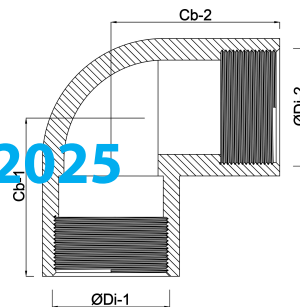

Profec Elbow 90° PVC-U 4"
female thread 10bar grey
(7027471)

TECHNICAL SPECIFICATIONS

Colour	grey
Material	PVC-U
Connection	female thread
Pressure	10 bar
Size	4"

DIMENSIONS

ØDi-1	4 "
ØDi-2	4 "
F-1	39 mm
Cb-1	121 mm
Cb-2	121 mm
β	90 °