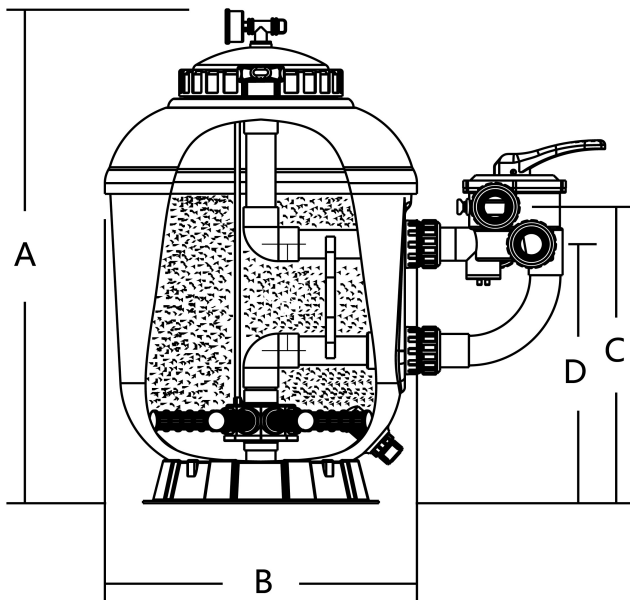

**Flotide Sand filter polyester
gelcoated 63 mm / 2"
metric/imperial glue socket
2,5bar green type SMG900
(7011877)**

FLOTIDE

bosta
bringing water to life

TECHNICAL SPECIFICATIONS

Colour	green
Material	polyester gelcoated
Connection	metric/imperial glue socket
Pressure	2,5 bar
Max. temp.	43 °C
Type	SMG900
Size	63 mm / 2"
Diameter	920 mm
Weight	57.8 kg
Sand	375 kg
Filter area	0.64 m ²
Max flow rate	31.8 m ³ /h
Max. pool vol.	159 m ³

DIMENSIONS

B	32 " inch
A	1165 mm

B 920 mm

C 669 mm

D 583 mm

PRODUCT INFORMATION

This Gelcoat filter tank has been well-received by the industry due to the durable, trustworthy performance and smooth gelcoat fibreglass finish. With UV-resistant material used, it is able to operate under prolonged sunlight for years of reliability. "SMG" Series side mount filters are equipped with a six-position, side mount multiport valve and ABS laterals. Switch off the pump before each lever action.

- Non corrosive gel coat fibreglass tank
- Smooth finish
- ABS internal pipe work construction
- Transparent lid provides clear view of filter media
- Air release valve
- 6-way multiport sidemount valve
- Warranty period: 2 years