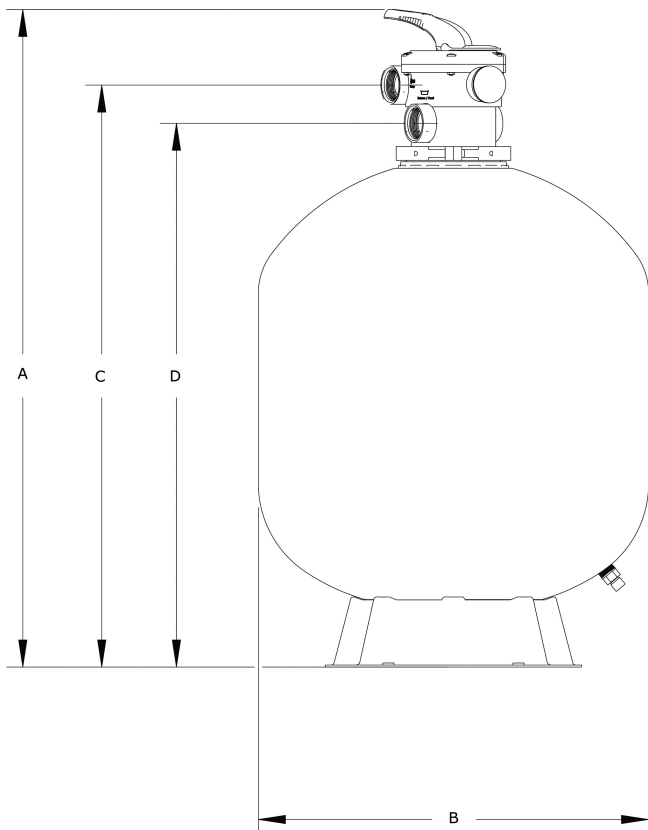

**Sand filter PP 50 mm / 1 1/2"
female thread 3,75bar beige
type T620 (7043247)**

TECHNICAL SPECIFICATIONS

Colour	beige
Material	PP
Connection	female thread
Pressure	3,75 bar
Max. temp.	43 °C
Type	T620
Capacity	14 m ³ /h
Size	50 mm / 1 1/2"
Diameter	620 mm
Weight	14 kg
Sand	150 kg
Filter area	0.29 m ²
Max. pool vol.	70 m ³

DIMENSIONS

B	24.5 "
B	25 " inch

A 962 mm

B 620 mm

C 852 mm

D 792 mm

PRODUCT INFORMATION

Features: