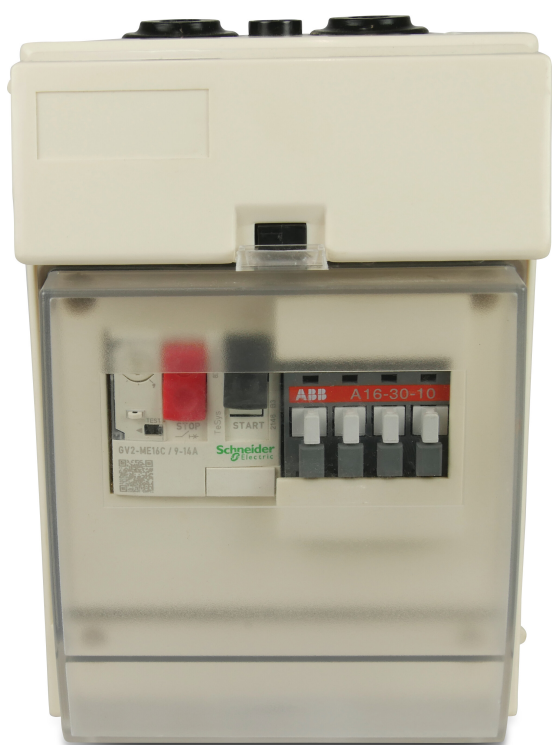

Control box 9-14A for STP4000 T GV2-ME-16C (7034396)

Last modified date: 09/11/2025

Bosta UK Ltd.
Reflection House
Olding Road
Bury St. Edmunds
Suffolk
IP33 3TA
T +44 (0) 1284 716580
E enquiries@bosta.co.uk
<http://www.bosta.com>