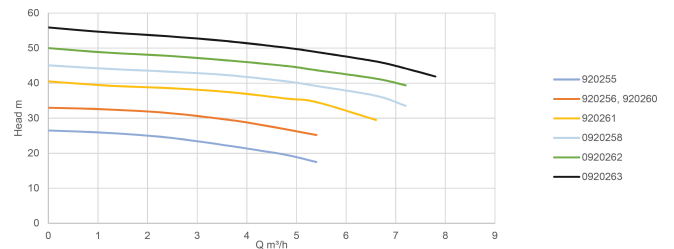

W-1 220 mm

W-2 225 mm

ØDi-1 1 1/4 "

ØDi-2 1 "

PRODUCT INFORMATION

Mechanical seal.

Oversized self-lubricating bearings.

Sealed motor with external cooling.

Electrical winding Class F Condenser - thermo - amperometric safety (only in mono).

The maximum water temperature is 90°C.

Supplied without cable.

Last modified date: 08/05/2026

Bosta UK Ltd.
Reflection House
Olding Road
Bury St. Edmunds
Suffolk
IP33 3TA
T +44 (0) 1284 716580