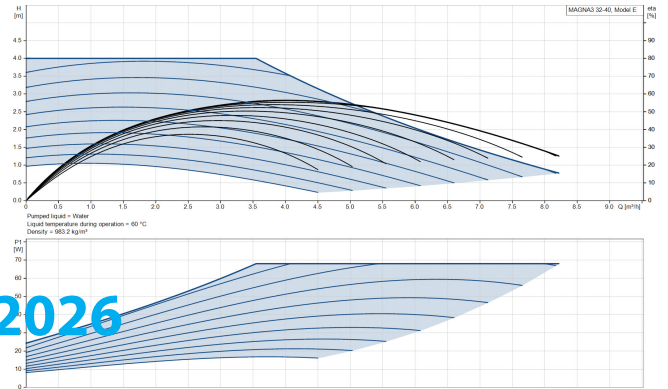

Size

2"

Ampere

0.61 A

Last modified date: 08/05/2026

Bosta UK Ltd.
Reflection House
Olding Road
Bury St. Edmunds
Suffolk
IP33 3TA
T +44 (0) 1284 716580
E enquiries@bosta.co.uk
<http://www.bosta.com>