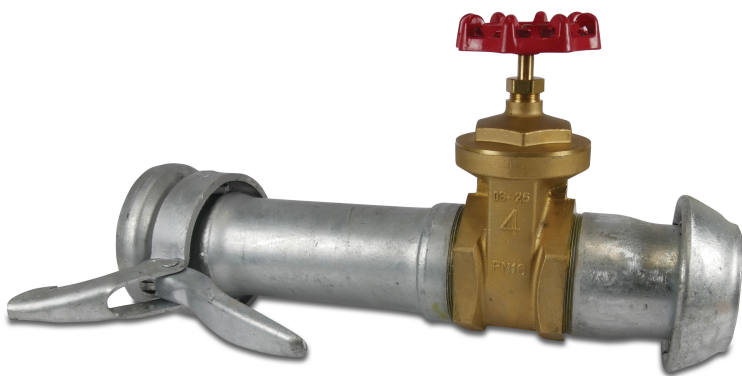

Profec Gate valve with quick couplers brass 108 mm male part Perrot x female part Perrot 8bar (7043848)

TECHNICAL SPECIFICATIONS

Material	brass
Operation	handwheel
Colour lever	red
Handle material	casted aluminium
Material valve	brass
Material housing	brass
Material seal	PTFE
Connection	male part Perrot x female part Perrot
Pressure	8 bar
Size	108 mm