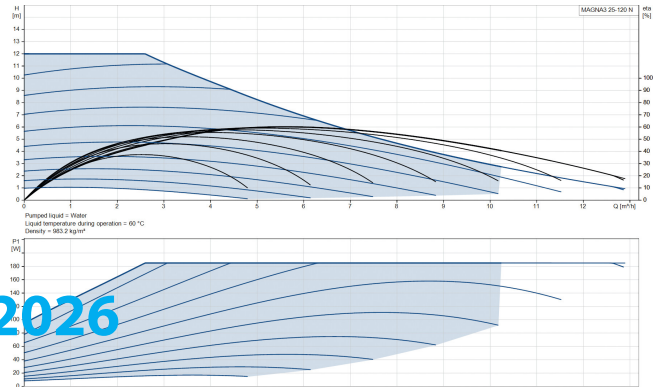

Size 1.5"

Ampere 1.56 A

Last modified date: 09/05/2026

Bosta UK Ltd.
Reflection House
Olding Road
Bury St. Edmunds
Suffolk
IP33 3TA
T +44 (0) 1284 716580
E enquiries@bosta.co.uk
<http://www.bosta.com>