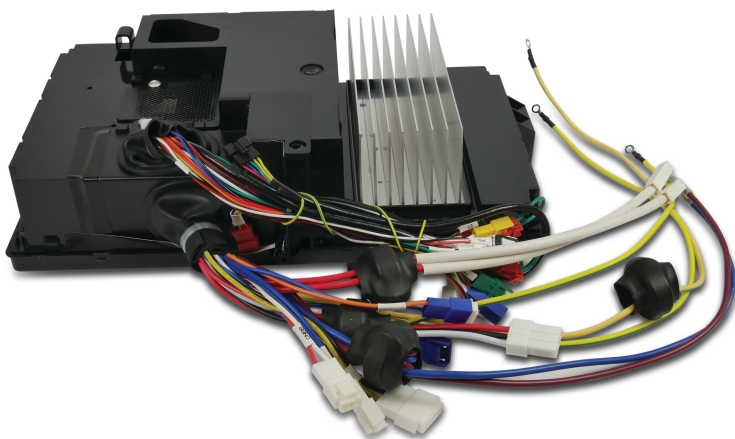

PCB controller 82300129 + 82400772 type SP20 (7036166)

Last modified date: 09/11/2025

Bosta UK Ltd.
Reflection House
Olding Road
Bury St. Edmunds
Suffolk
IP33 3TA
T +44 (0) 1284 716580
E enquiries@bosta.co.uk
<http://www.bosta.com>