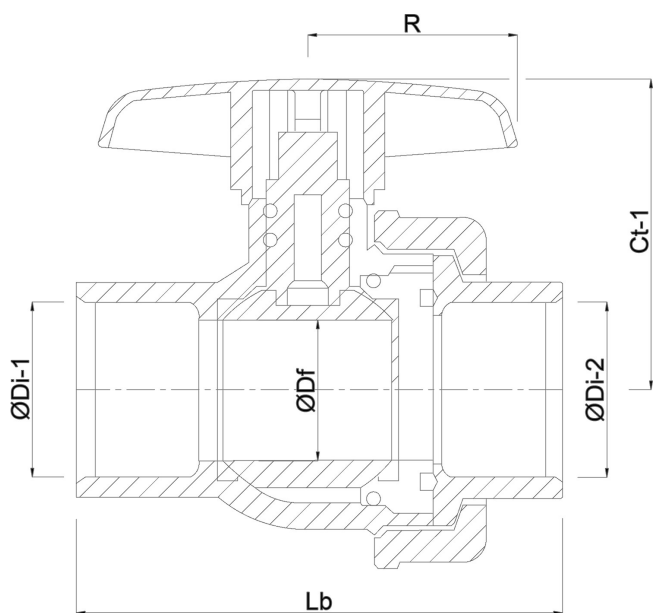

Housing construction 2-part

Material housing PVC-U

Material seal hytrel/EPDM

Connection glue socket

Max. temperature 60 °C

Minimum medium temperature 0 °C
(continuous)

Pressure 16 bar

Size 63 mm

DN 50

DIMENSIONS

Lb 172 mm

ØDi-1 63 mm

ØDi-2 63 mm

Ct-1 107 mm

R 74 mm

ØDf 50 mm