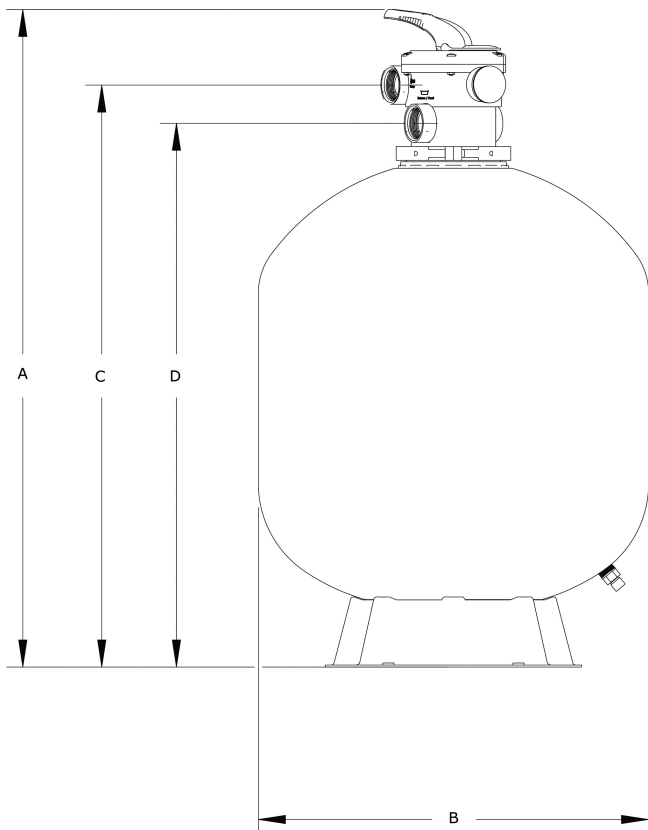

**Sand filter PP 50 mm / 1 1/2"
female thread 3,75bar beige
type T530 (7043246)**

TECHNICAL SPECIFICATIONS

Colour	beige
Material	PP
Connection	female thread
Pressure	3,75 bar
Max. temp.	43 °C
Type	T530
Capacity	10 m ³ /h
Size	50 mm / 1 1/2"
Diameter	530 mm
Weight	12 kg
Sand	100 kg
Filter area	0.22 m ²
Max. pool vol.	50 m ³

DIMENSIONS

B	21 "
B	21 " inch

A 926 mm

B 530 mm

C 816 mm

D 756 mm

PRODUCT INFORMATION

Features: