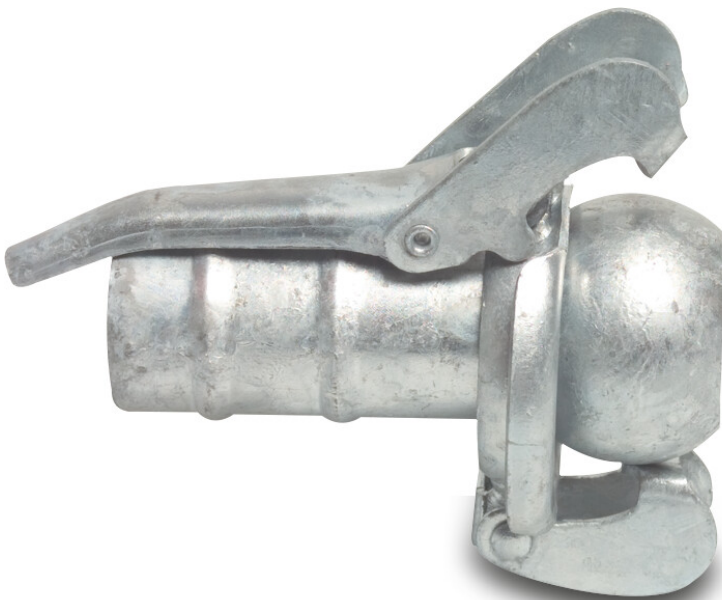

**Quick coupler adaptor steel
galvanised 133 mm x 125 mm
male part Bauer x hose tail
type Bauer S77 (0220436)**

TECHNICAL SPECIFICATIONS

Type	Bauer
------	-------

Material	steel
----------	-------

Surface treatment	galvanised
-------------------	------------

Connection	male part Bauer x hose tail
------------	-----------------------------

Type	S77
------	-----

Size	133 mm x 125 mm
------	-----------------

Last modified date: 31/10/2025

Bosta UK Ltd.
Reflection House
Olding Road
Bury St. Edmunds
Suffolk
IP33 3TA
T +44 (0) 1284 716580
E enquiries@bosta.co.uk
<http://www.bosta.com>