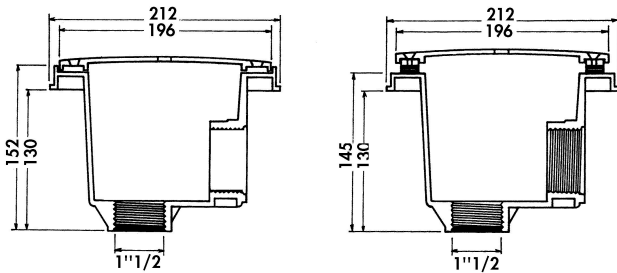

Hayward Main drain
ABS/stainless steel 50/63 mm x
1 1/2" glue socket x female
thread white type 32.. 2 pcs
(7021964)

 **HAYWARD®**

TECHNICAL SPECIFICATIONS

Colour	white
Type	32..
Material	ABS/stainless steel
Connection	glue socket x female thread
Suitable for	liner pools
Size	50/63 mm x 1 1/2"

DIMENSIONS

H	152 mm
---	--------

Last modified date: 12/02/2026

Bosta UK Ltd.
Reflection House
Olding Road
Bury St. Edmunds

Suffolk
IP33 3TA
T +44 (0) 1284 716580
E enquiries@bosta.co.uk
<http://www.bosta.com>