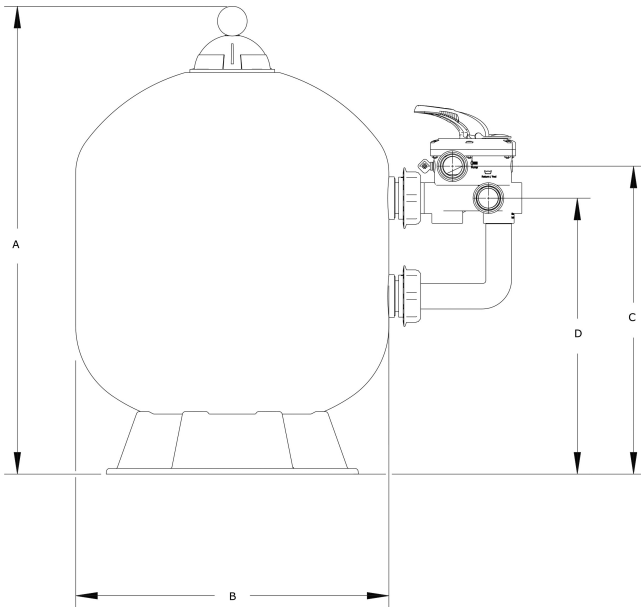

# Sand filter PP 1 1/2" female thread 3,75bar beige type S530 (7043242)

# TECHNICAL SPECIFICATIONS

Colour	beige
Material	PP
Connection	female thread
Pressure	3,75 bar
Max. temp.	40 °C
Type	S530
Capacity	10 m <sup>3</sup> /h
Size	1 1/2"
Diameter	530 mm
Weight	12 kg
Sand	100 kg
Filter area	0.22 m <sup>2</sup>
Max. pool vol.	50 m <sup>3</sup>

## DIMENSIONS

B	21 "
B	21 " inch

A 795 mm

B 530 mm

C 431 mm

D 281 mm

## PRODUCT INFORMATION

Features:

- High quality PP filter tank
- Extremely high maximum working pressure up to 3,75 bar
- 6-way valve included

**Last modified date: 08/11/2025**

Bosta UK Ltd.  
Reflection House