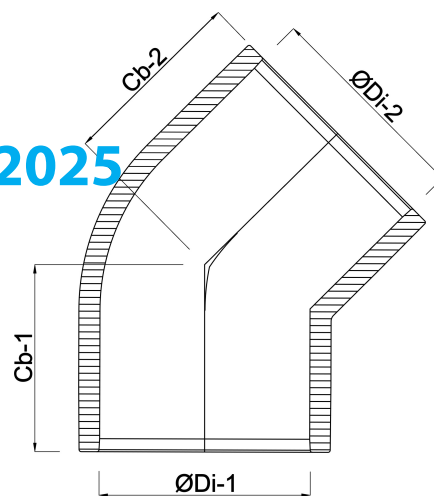

Profec Elbow 45° PVC-U 63 mm glue socket 16bar grey (0110134)

TECHNICAL SPECIFICATIONS

Colour grey

Material PVC-U

Connection glue socket

Size 63 mm

Pressure 16 bar

DIMENSIONS

ØDi-1 63 mm

ØDi-2 63 mm

Cb-1 150 mm

Cb-2 150 mm

Last modified date: 30/10/2025

Bosta UK Ltd.
Reflection House
Olding Road
Bury St. Edmunds
Suffolk

IP33 3TA
T +44 (0) 1284 716580
E enquiries@bosta.co.uk
<http://www.bosta.com>