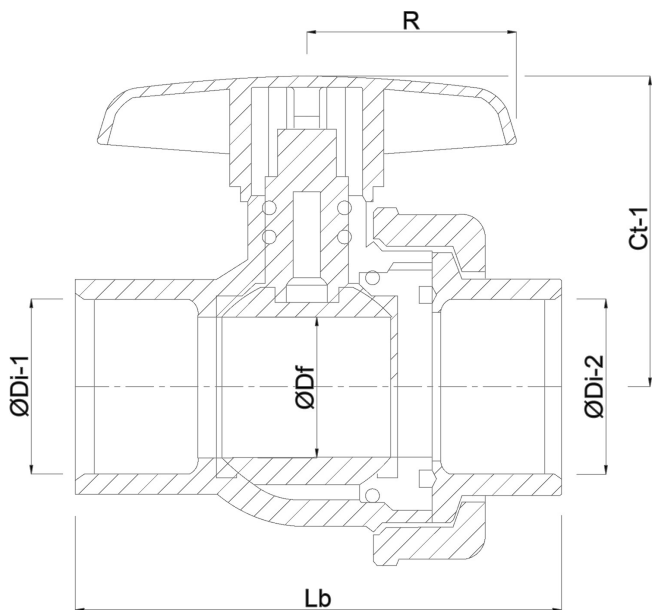

**Profec Ball valve single union
PVC-U 3/4" female thread
10bar DN20 grey type Safe 550
(0112151)**

TECHNICAL SPECIFICATIONS

Colour grey

Type Safe 550

Material PVC-U

Operation lever

Colour lever red

Handle material PVC-U

Housing construction 2-part

Material housing PVC-U

Material seal hytrel/EPDM

Connection female thread

Max. temperature 60 °C

Minimum medium temperature 0 °C
(continuous)

Pressure 10 bar

Size 3/4"

DN 20

DIMENSIONS

Lb 84 mm

ØDi-1 3/4 "

ØDi-2 3/4 "

Ct-1 71 mm

R 54 mm

ØDf 25 mm