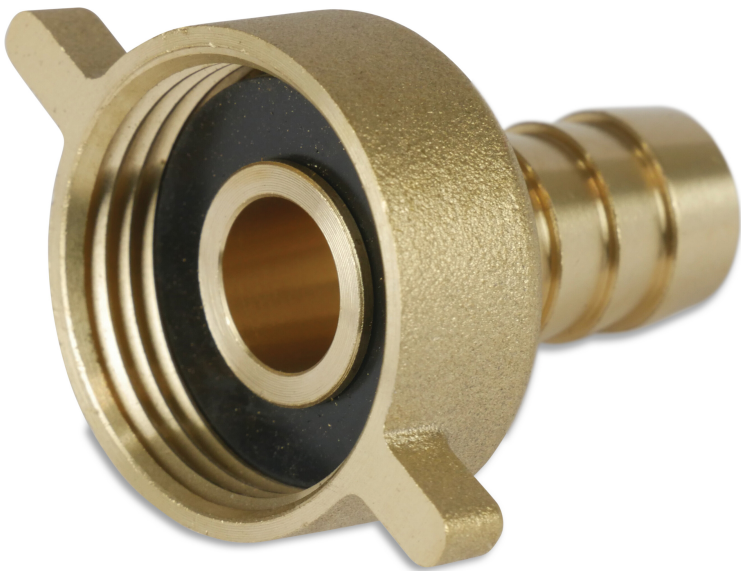

**Profec Hose tail 2/3 union
adaptor brass 1 1/2" x 32 mm
female threaded nut x hose tail
type flat seal (0423344)**

TECHNICAL SPECIFICATIONS

Type	flat seal
Material	brass
Connection	female threaded nut x hose tail
Max. temp.	120 °C
Size	1 1/2" x 32 mm
Max. temperature	120 °C

DIMENSIONS

L	42.3 mm
Lb	52 mm
ØDi-1	1 1/2 "
ØDo-2	32 mm
F-1	17 mm
P-1	26 mm
Dq-2	29.5 mm
Nq-2	4
Lq-2	32.5 mm

Last modified date: 04/11/2025

Bosta UK Ltd.
Reflection House
Olding Road
Bury St. Edmunds
Suffolk
IP33 3TA
T +44 (0) 1284 716580
E enquiries@bosta.co.uk
<http://www.bosta.com>