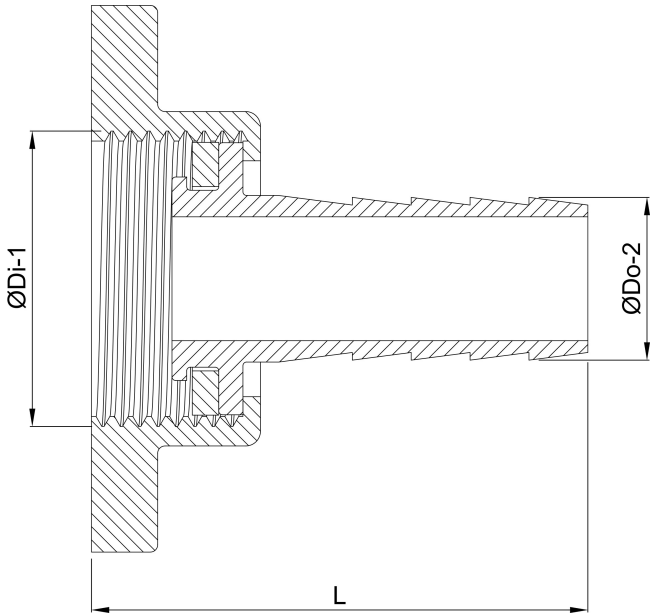

**Profec Hose tail 2/3 union
adaptor brass 1 1/2" x 32 mm
female threaded nut x hose tail
type flat seal (0423344)**

TECHNICAL SPECIFICATIONS

Type	flat seal
Material	brass
Connection	female threaded nut x hose tail
Max. temp.	120 °C
Size	1 1/2" x 32 mm
Max. temperature	120 °C

DIMENSIONS

L	42.3 mm
Lb	52 mm
ØDi-1	1 1/2 "
ØDo-2	32 mm
F-1	17 mm
P-1	26 mm
Dq-2	29.5 mm
Nq-2	4
Lq-2	32.5 mm

Last modified date: 04/11/2025

Bosta UK Ltd.
Reflection House
Olding Road
Bury St. Edmunds
Suffolk
IP33 3TA
T +44 (0) 1284 716580
E enquiries@bosta.co.uk
<http://www.bosta.com>