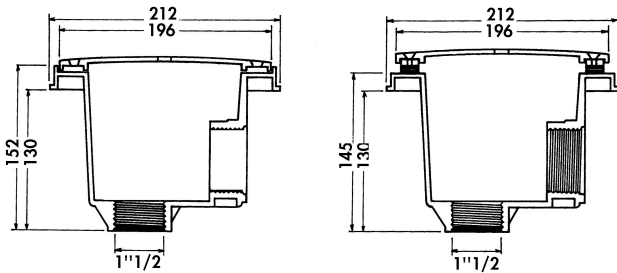

Hayward Main drain
ABS/stainless steel 50/63 mm x
1 1/2" glue socket x female
thread white type 32.. 2 pcs
(7021963)

 **HAYWARD®**

TECHNICAL SPECIFICATIONS

Colour	white
Type	32..
Material	ABS/stainless steel
Connection	glue socket x female thread
Suitable for	concrete pools
Size	50/63 mm x 1 1/2"

DIMENSIONS

H	152 mm
---	--------

Last modified date: 12/02/2026

Bosta UK Ltd.
Reflection House
Olding Road
Bury St. Edmunds

Suffolk
IP33 3TA
T +44 (0) 1284 716580
E enquiries@bosta.co.uk
<http://www.bosta.com>