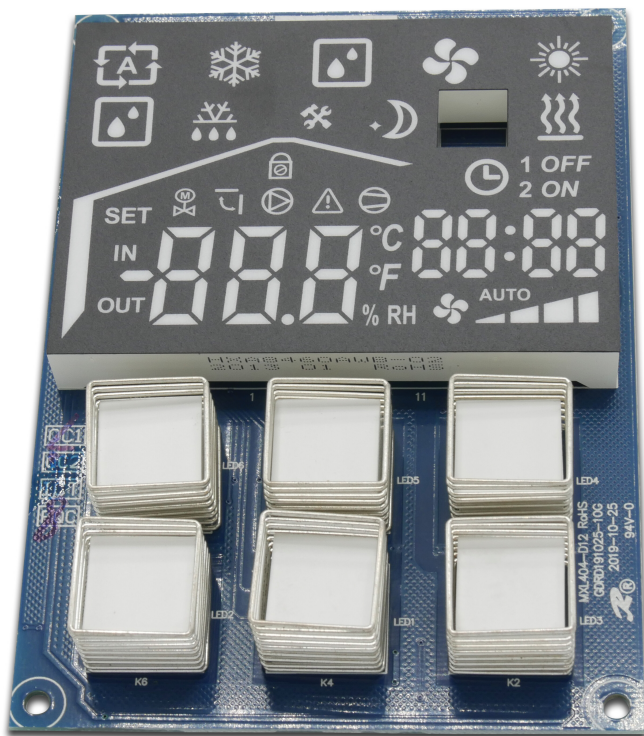

LED display MLX 404 (7028147)

Last modified date: 06/11/2025

Bosta UK Ltd.
Reflection House
Olding Road
Bury St. Edmunds
Suffolk
IP33 3TA
T +44 (0) 1284 716580
E enquiries@bosta.co.uk
<http://www.bosta.com>