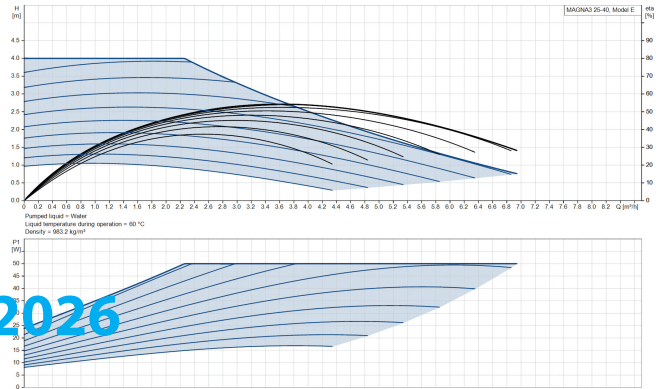

Size

1 1/2"

Ampere

0.46 A

Last modified date: 08/05/2026

Bosta UK Ltd.
Reflection House
Olding Road
Bury St. Edmunds
Suffolk
IP33 3TA
T +44 (0) 1284 716580
E enquiries@bosta.co.uk
<http://www.bosta.com>