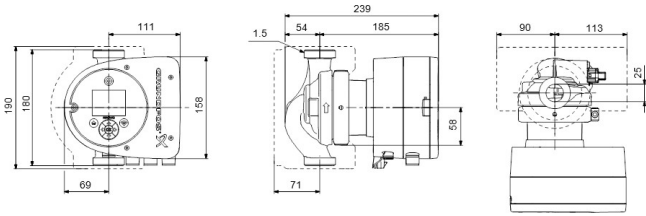

**Grundfos Variable speed  
circulation pump cast iron 1  
1/2" male thread 10bar 0.46A  
230VAC black/red WRAS type  
MAGNA3 25-40 (180) (7039787)**

GRUNDFOS 

# TECHNICAL SPECIFICATIONS

Colour black/red

Material cast iron

Approval WRAS

Pump body cast iron

Material impeller 1 fibreglass-reinforced PES

Connection male thread

Voltage 230VAC

MWC 4 m

Size

1 1/2"

Ampere

0.46 A

**Last modified date: 08/05/2026**

Bosta UK Ltd.  
Reflection House  
Olding Road  
Bury St. Edmunds  
Suffolk  
IP33 3TA  
T +44 (0) 1284 716580  
E [enquiries@bosta.co.uk](mailto:enquiries@bosta.co.uk)  
<http://www.bosta.com>