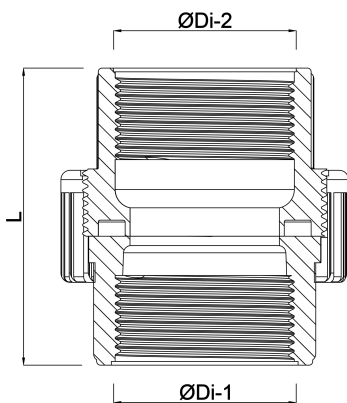

# Union coupler PP 3/4" female thread 10bar beige (0330444)

# TECHNICAL SPECIFICATIONS

Colour	beige
Material	PP
Connection	female thread
Pressure	10 bar
Size	3/4"
Outer ø	56 mm

## DIMENSIONS

L	51 mm
ØDi-1	3/4 "
ØDi-2	3/4 "
Do-n	56 mm

**Last modified date: 04/11/2025**

Bosta UK Ltd.  
Reflection House  
Olding Road  
Bury St. Edmunds  
Suffolk  
IP33 3TA  
T +44 (0) 1284 716580  
E [enquiries@bosta.co.uk](mailto:enquiries@bosta.co.uk)  
<http://www.bosta.com>