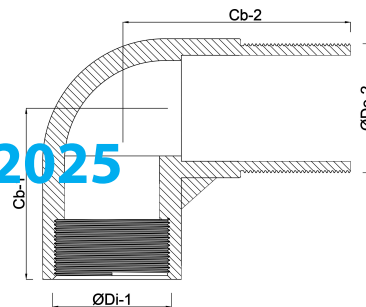

**Elbow 90° PP 1" female thread  
x male thread 10bar grey**  
(0330117)

# TECHNICAL SPECIFICATIONS

Colour	grey
Material	PP
Connection	female thread x male thread
Pressure	10 bar
Max. temp.	80 °C
Size	1"

## DIMENSIONS

$\text{ØDi-1}$	1 "
$\text{ØDo-2}$	1 "
Cb-1	29.5 mm
Cb-2	39.5 mm
$\beta$	90 °

Last modified date: 04/11/2025

Bosta UK Ltd.  
Reflection House  
Olding Road  
Bury St. Edmunds  
Suffolk  
IP33 3TA  
T +44 (0) 1284 716580  
E [enquiries@bosta.co.uk](mailto:enquiries@bosta.co.uk)  
<http://www.bosta.com>