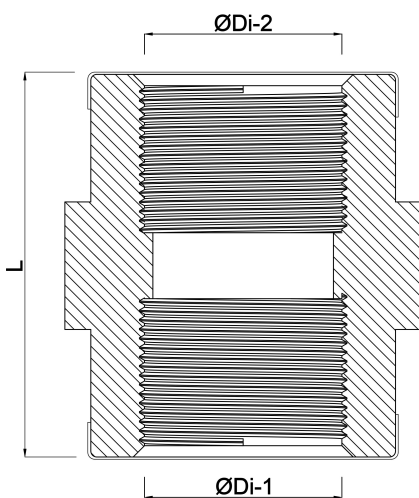

**Profec Nr. 270A Socket  
stainless steel 316 2" female  
thread 10bar (0080158)**

# TECHNICAL SPECIFICATIONS

Material stainless steel 316

Connection female thread

Fitting nr. Nr. 270A

Pressure 10 bar

Size 2"

## DIMENSIONS

L 23.7 mm

$\text{\O Di-1}$  2 "

$\text{\O Di-2}$  2 "

$\text{\O Do-1}$  65.5 mm

**Last modified date: 23/10/2025**

Bosta UK Ltd.  
Reflection House  
Olding Road  
Bury St. Edmunds  
Suffolk  
IP33 3TA  
T +44 (0) 1284 716580  
E [enquiries@bosta.co.uk](mailto:enquiries@bosta.co.uk)  
<http://www.bosta.com>