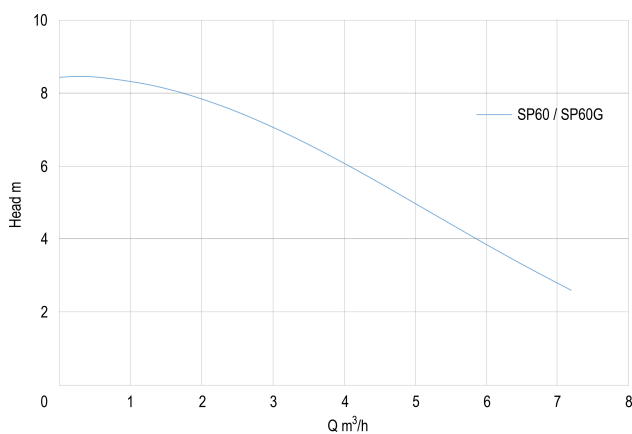

Size 1"

Float not included

DIMENSIONS

H-1 250 mm

H-2 230 mm

W-1 150 mm

Last modified date: 12/06/2026

Bosta UK Ltd.
Reflection House
Olding Road
Bury St. Edmunds
Suffolk
IP33 3TA
T +44 (0) 1284 716580
E enquiries@bosta.co.uk
<http://www.bosta.com>