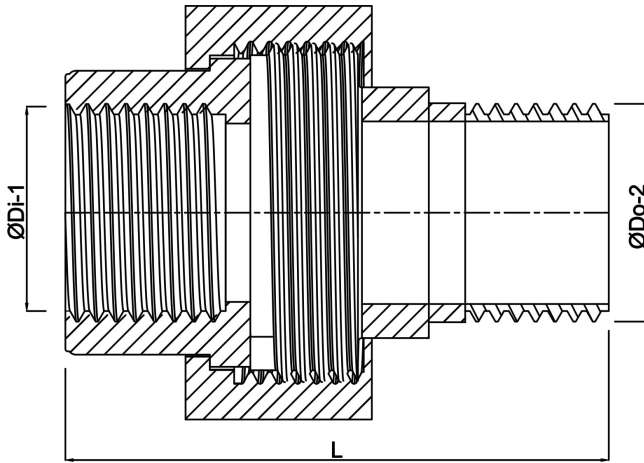

**Profec Nr. 341 Union coupler  
cast iron black 1/2" female  
thread x male thread 25bar  
DVGW type conical (1134103)**

# TECHNICAL SPECIFICATIONS

Type	conical
Material	cast iron black
Approval	DVGW
Connection	female thread x male thread
Fitting nr.	Nr. 341
Temperature range	-20°C - 120°C
Pressure	25 bar
Size	1/2"
Outer ø	66 mm

## DIMENSIONS

L	65 mm
ØDi-1	1/2 "
ØDo-2	1/2 "
F-1	13 mm
F-2	15 mm
Kn	44 mm

K-1 26 mm

K-2 26 mm

**Last modified date: 05/11/2025**

Bosta UK Ltd.  
Reflection House  
Olding Road  
Bury St. Edmunds  
Suffolk  
IP33 3TA  
T +44 (0) 1284 716580  
E [enquiries@bosta.co.uk](mailto:enquiries@bosta.co.uk)  
<http://www.bosta.com>