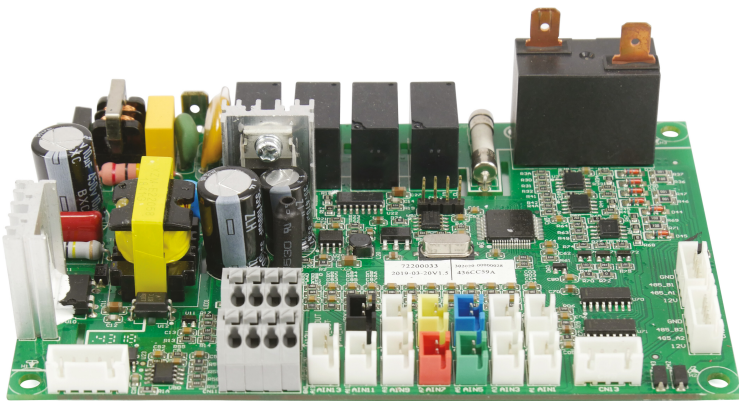

PCB controller 82300317 + 82400770 type P20X/32 (7036149)

Last modified date: 09/11/2025

Bosta UK Ltd.
Reflection House
Olding Road
Bury St. Edmunds
Suffolk
IP33 3TA
T +44 (0) 1284 716580
E enquiries@bosta.co.uk
<http://www.bosta.com>