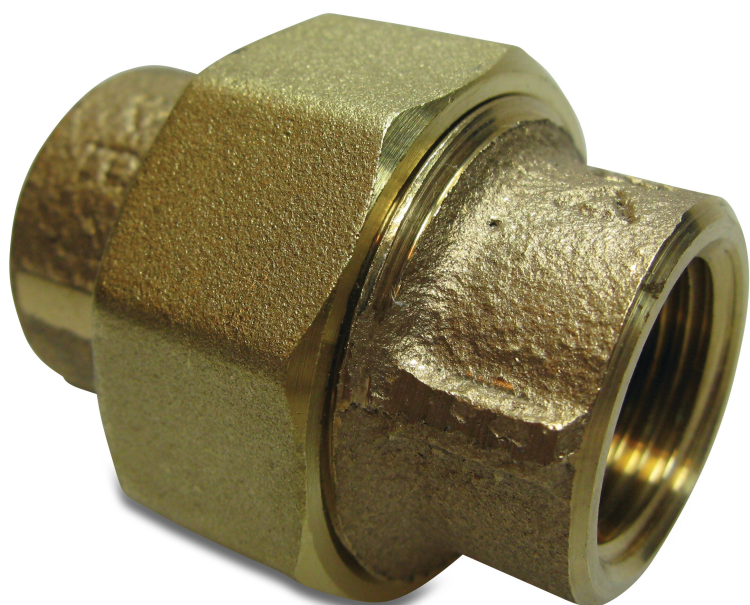

**Nr. 340 Union coupler bronze 1  
1/2" female thread 25bar type  
conical (0720550)**

# TECHNICAL SPECIFICATIONS

Type	conical
Material	bronze
Connection	female thread
Fitting nr.	Nr. 340
Size	1 1/2"
Length	57 mm
Pressure	25 bar

**Last modified date: 05/11/2025**

Bosta UK Ltd.  
Reflection House  
Olding Road  
Bury St. Edmunds  
Suffolk  
IP33 3TA  
T +44 (0) 1284 716580  
E [enquiries@bosta.co.uk](mailto:enquiries@bosta.co.uk)  
<http://www.bosta.com>