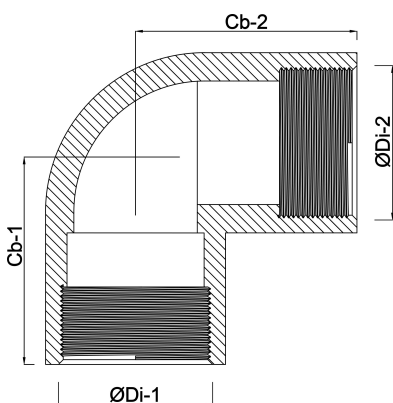

**Profec Nr. 90 Elbow 90° cast
iron black 2" x 3/4" female
thread 25bar DVGW (7044006)**

TECHNICAL SPECIFICATIONS

Material cast iron black

Approval DVGW

Connection female thread

Fitting nr. Nr. 90

Temperature range -20°C - 120°C

Pressure 25 bar

Size 2" x 3/4"

DIMENSIONS

ØDi-1 2 "

ØDi-2 3/4 "

β 90 °

Last modified date: 12/02/2026

Bosta UK Ltd.
Reflection House
Olding Road
Bury St. Edmunds
Suffolk
IP33 3TA
T +44 (0) 1284 716580
E enquiries@bosta.co.uk
<http://www.bosta.com>