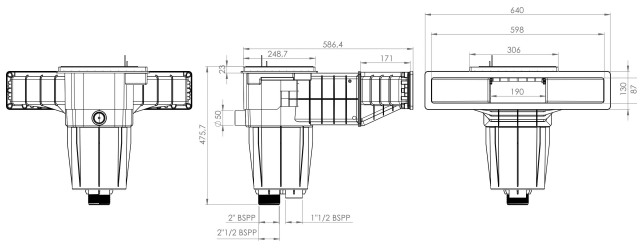

Hayward High waterline skimmer wide ABS 2" female thread grey type X-Pro 600 (7044129)

 **HAYWARD®**

TECHNICAL SPECIFICATIONS

Colour	grey
Type	X-Pro 600
Material	ABS
Suitable for	liner pools
Connection	female thread
Size	2"