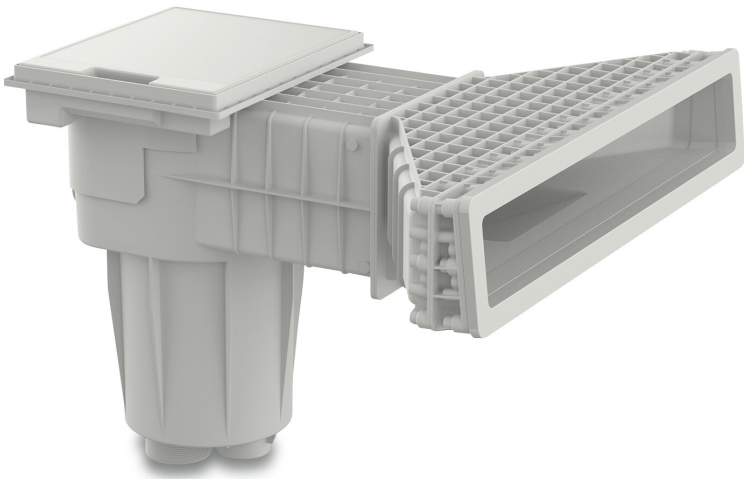

Hayward High waterline skimmer wide ABS 2" female thread grey type X-Pro 600 (7044129)

 **HAYWARD®**

TECHNICAL SPECIFICATIONS

Colour	grey
Type	X-Pro 600
Material	ABS
Suitable for	liner pools
Connection	female thread
Size	2"