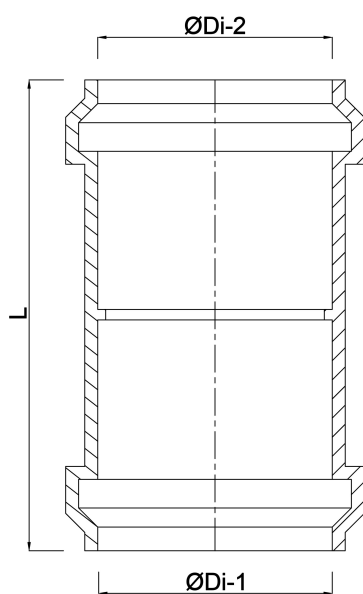

Reducer socket PP 80 mm x 60 mm click socket grey (0380144)

TECHNICAL SPECIFICATIONS

Colour	grey
Material	PP
Connection	click socket
Application	land drainage
Size	80 mm x 60 mm

DIMENSIONS

L	119 mm
ØDi-1	80 mm
ØDi-2	60 mm