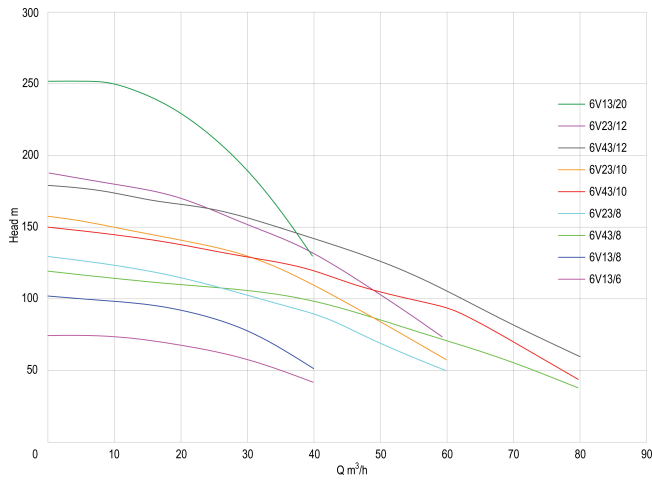

Rovatti Deep well pump cast iron DN85 flange green type 6V43/12 (7024607)

rovatti pompe

TECHNICAL SPECIFICATIONS

Colour green

Material cast iron

Pump body cast iron

Material impeller 1 cast iron

Connection flange

Outer ø 142 mm

Press 170

Motor RPM 2900

Type 6V43/12

Capacity 25/220 - 43/163 m³/h

Output Power 50 HP

MWC 182 m

Size DN85

Power 37 kW

Impellers 12

Max flow rate 78 m³/h

Efficiency 67,3 %

Last modified date: 08/05/2026

Bosta UK Ltd.
 Reflection House
 Olding Road
 Bury St. Edmunds
 Suffolk
 IP33 3TA
 T +44 (0) 1284 716580
 E enquiries@bosta.co.uk
<http://www.bosta.com>