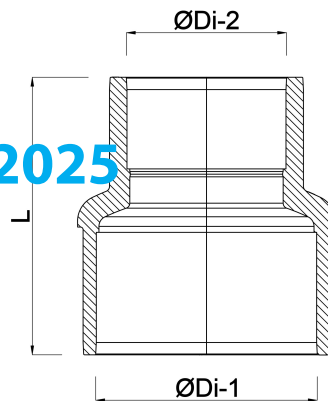

VDL Reducer socket PVC-U 200 mm x 160 mm glue socket 10bar grey (7018291)

V-L Van de Lande

TECHNICAL SPECIFICATIONS

Colour	grey
Material	PVC-U
Connection	glue socket
Size	200 mm x 160 mm
Pressure	10 bar

DIMENSIONS

L	239 mm
ØDi-1	200 mm
ØDi-2	160 mm
P-1	107 mm
P-2	87 mm

Last modified date: 06/11/2025

Bosta UK Ltd.
Reflection House
Olding Road

Bury St. Edmunds
Suffolk
IP33 3TA
T +44 (0) 1284 716580
E enquiries@bosta.co.uk
<http://www.bosta.com>