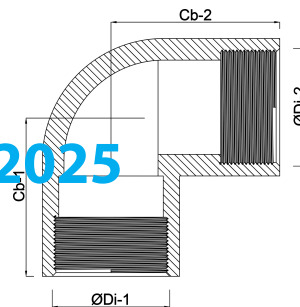

Elbow 90° PP 1" female thread 10bar grey (0330109)

TECHNICAL SPECIFICATIONS

Colour	grey
Material	PP
Connection	female thread
Pressure	10 bar
Max. temp.	80 °C
Size	1"

DIMENSIONS

ØDi-1	1 "
ØDi-2	1 "
Cb-1	29.5 mm
Cb-2	29.5 mm
β	90 °