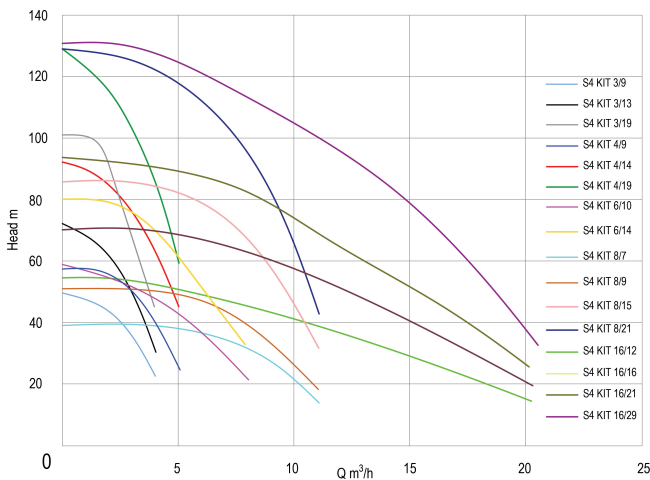

DAB Deep well pump stainless steel 304 1 1/4" female thread 4,6A 400VAC with 40m cable type S4 KIT 4/19 (7033395)

TECHNICAL SPECIFICATIONS

Material stainless steel 304

Pump body stainless steel 304

Material impeller 1 technopolymer A

Connection female thread

Voltage 400VAC

Max. temperature 40 °C

Outer ø 99 mm

Minimum medium temperature 0 °C
(continuous)

BEP Head 320

IP value IP68, class F

Type S4 KIT 4/19

Output Power 2 HP

Model with 40m cable

Size 1 1/4"

Weight 15.5 kg

Power 1.5 kW

MWC 131

Height 1048 mm

Ampere 4,6 A

Max flow rate 5.4 m³/h

Packaging dimensions L/W/H 120 x 120 x 1148 mm

Last modified date: 09/11/2025

Bosta UK Ltd.
Reflection House
Olding Road
Bury St. Edmunds
Suffolk
IP33 3TA
T +44 (0) 1284 716580
E enquiries@bosta.co.uk
<http://www.bosta.com>