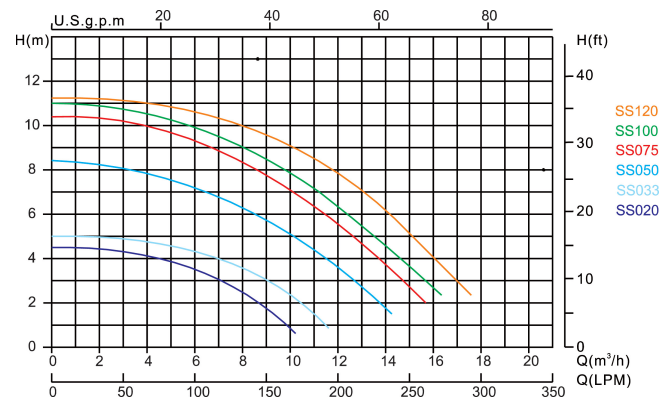

# TECHNICAL SPECIFICATIONS

Colour	black
Shaft	stainless steel 316
Material seal	stainless steel 316
Connection	metric/imperial glue socket
Type	UK plug
Voltage	230VAC
Max. temperature	40 °C
Width	211 mm
Height	340 mm
Frequency	50 Hz
IP value	IPX5
Type	SS 075
Capacity	14,4 m <sup>3</sup> /h
Output Power	0,75 HP
MWC	8 m
Size	50 mm / 1 1/2"
Length	552 mm

Weight 9.01 kg

Power 0.75 kW

Ampere 3,5 A

Noise level 60 dB

BEP Capacity 12

BEP Head 4.5

## DIMENSIONS

A 552 mm

B 211 mm

C 340 mm