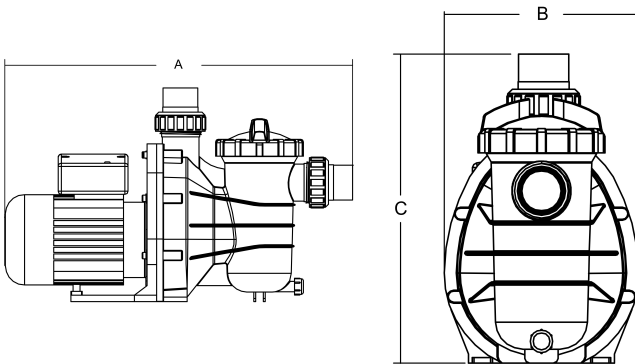

**Flotide Pool pump 50 mm / 1  
1/2" metric/imperial glue  
socket 3,5A 230VAC black type  
SS 075 UK plug with RCD plug  
(7030247)**

**FLOTIDE**

# TECHNICAL SPECIFICATIONS

Colour	black
Shaft	stainless steel 316
Material seal	stainless steel 316
Connection	metric/imperial glue socket
Type	UK plug
Voltage	230VAC
Max. temperature	40 °C
Width	211 mm
Height	340 mm
Frequency	50 Hz
IP value	IPX5
Type	SS 075
Capacity	14,4 m <sup>3</sup> /h
Output Power	0,75 HP
MWC	8 m
Size	50 mm / 1 1/2"
Length	552 mm

Weight 9.01 kg

Power 0.75 kW

Ampere 3,5 A

Noise level 60 dB

BEP Capacity 12

BEP Head 4.5

## DIMENSIONS

A 552 mm

B 211 mm

C 340 mm