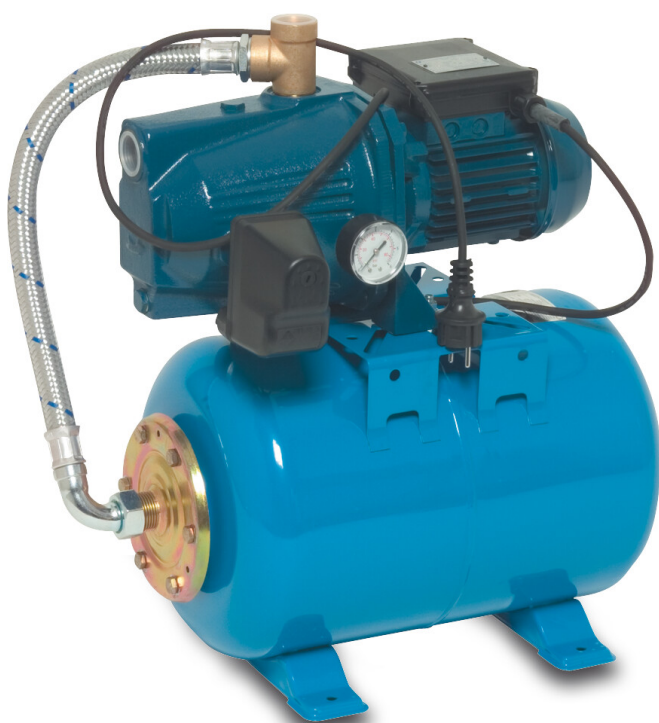

**Foras Pressure set cast iron 1"  
female thread 6bar 3,6A  
230VAC blue 24ltr type JA 86 N  
(7034784)**

**FORAS**  
WATER PUMPS

# TECHNICAL SPECIFICATIONS

Colour blue

Material cast iron

Pump body cast iron

Material impeller 1 noryl

Tank 24ltr ltr

Connection female thread

Voltage 230VAC

Size 1"

Power 0.59 kW

Ampere 3,6 A

Max flow rate 3.3 m<sup>3</sup>/h

Pressure 6 bar

## PRODUCT INFORMATION

Complete with 24 ltr. horizontal tank, pressure gauge and pressure switch. Ready for installation by a qualified electrician. Pump will be supplied with cable and DIN plug. UK / DIN plug included for UK deliveries