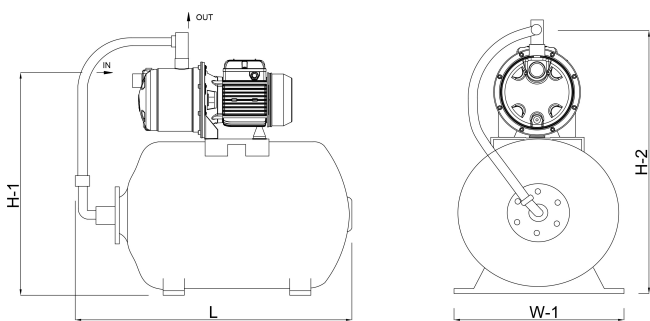

# TECHNICAL SPECIFICATIONS

Colour blue

Material cast iron

Pump body cast iron

Material impeller 1 noryl

Tank 24ltr ltr

Connection female thread

Voltage 230VAC

Size 1"

Power 0.59 kW

Ampere 3,6 A

Max flow rate 3.3 m<sup>3</sup>/h

Pressure 6 bar

## DIMENSIONS

H-1 420 mm

H-2 525 mm

L 560 mm

Length 560 mm

W-1 260 mm

Width 260 mm

## PRODUCT INFORMATION

Complete with 24 ltr. horizontal tank, pressure gauge and pressure switch. Ready for installation by a qualified electrician. Pump will be supplied with cable and DIN plug. UK / DIN plug included for UK deliveries