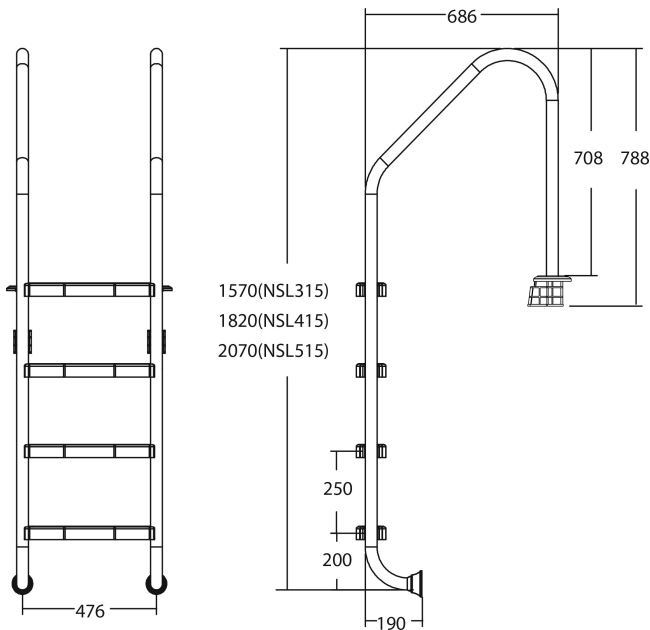

Flotide Pool steps stainless steel 304 type anchor wide model 5 steps (7026925)

FLOTIDE

TECHNICAL SPECIFICATIONS

Type anchor wide model

Material stainless steel 304

Number of Steps 5

PRODUCT INFORMATION

Flotide pool ladder (wide model) is attached 496 mm behind the pool edge. All ladders include an anti-slip pad.