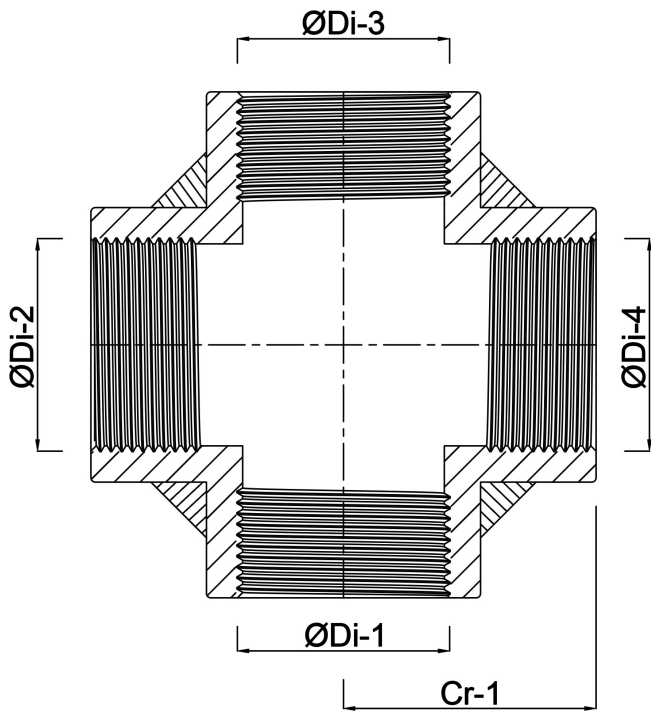

**Profec Nr. 180 Cross-piece
stainless steel 316 1/2" female
thread 16bar (0080318)**

TECHNICAL SPECIFICATIONS

Material stainless steel 316

Connection female thread

Fitting nr. Nr. 180

Pressure 16 bar

Max. temp. 100 °C

Size 1/2"

DIMENSIONS

ØDi-1 1/2 "

ØDi-2 1/2 "

ØDi-3 1/2 "

ØDi-4 1/2 "

ØDo-1 26 mm

ØDo-2 26 mm

ØDo-3 26 mm

ØDo-4 26 mm

Cr-1 25 mm

Last modified date: 23/10/2025

Bosta UK Ltd.
Reflection House
Olding Road
Bury St. Edmunds
Suffolk
IP33 3TA
T +44 (0) 1284 716580
E enquiries@bosta.co.uk
<http://www.bosta.com>