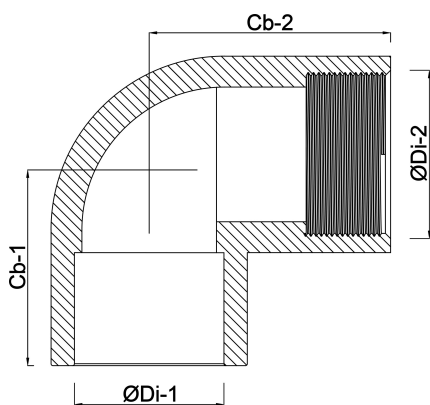

**VDL Adaptor elbow 90° PVC-U
40 mm x 1 1/4" glue socket x
female thread 10bar grey
(7002628)**

V-L Van de Lande

TECHNICAL SPECIFICATIONS

Colour	grey
Material	PVC-U
Pressure	10 bar
Size	40 mm x 1 1/4"
Connection	glue socket x female thread

DIMENSIONS

ØDi-1	40 mm
ØDi-2	1 1/4 "
F-1	23 mm
Cb-1	49 mm
Cb-2	49 mm

Last modified date: 05/11/2025

Bosta UK Ltd.
Reflection House
Olding Road
Bury St. Edmunds
Suffolk
IP33 3TA
T +44 (0) 1284 716580
E enquiries@bosta.co.uk
<http://www.bosta.com>