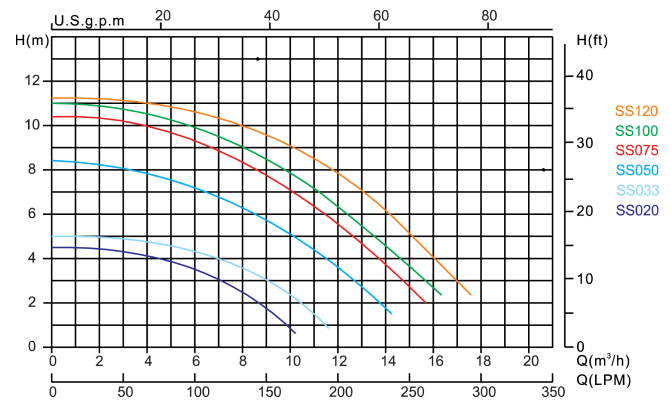

**Flotide Pool pump 50 mm / 1
1/2" metric/imperial glue
socket 2A 230VAC black type
SS 033 UK plug with RCD plug
(7030253)**

FLOTIDE

TECHNICAL SPECIFICATIONS

Colour	black
Shaft	stainless steel 316
Material seal	stainless steel 316
Connection	metric/imperial glue socket
Type	UK plug
Voltage	230VAC
Max. temperature	40 °C
Width	211 mm
Height	340 mm
Frequency	50 Hz
IP value	IPX5
Type	SS 033
Capacity	10,4 m ³ /h
Output Power	0,33 HP
MWC	4 m
Size	50 mm / 1 1/2"
Length	507 mm

Weight 6.5 kg

Power 0.43 kW

Ampere 2 A

Noise level 55 dB

BEP Capacity 8.7

BEP Head 3.5

DIMENSIONS

A 507 mm

B 211 mm

C 340 mm

PRODUCT INFORMATION

This pump is designed for medium sized domestic swimming pools. Low energy consumption, quiet running.

Features:

- Connection: metric / imperial glue socket
- Transparent lid for easy checking
- NSK bearing
- Insulation: Class B
- IP55 protection
- Built in thermal protection
- Supplied including metric & imperial unions
- Supplied with RCD differential plug
- UK 3-pin plug included