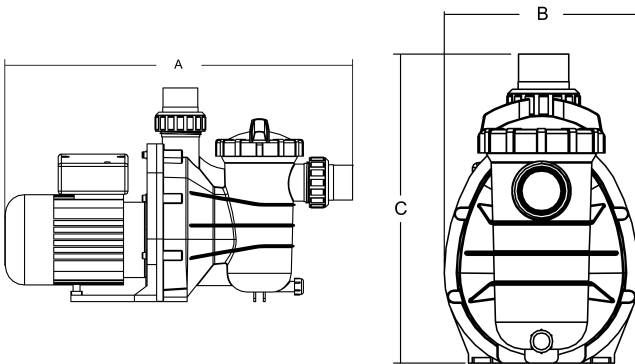

**Flotide Pool pump 50 mm / 1
1/2" metric/imperial glue
socket 2A 230VAC black type
SS 033 UK plug with RCD plug
(7030253)**

FLOTIDE

TECHNICAL SPECIFICATIONS

Colour	black
Shaft	stainless steel 316
Material seal	stainless steel 316
Connection	metric/imperial glue socket
Type	UK plug
Voltage	230VAC
Max. temperature	40 °C
Width	211 mm
Height	340 mm
Frequency	50 Hz
IP value	IPX5
Type	SS 033
Capacity	10,4 m ³ /h
Output Power	0,33 HP
MWC	4 m
Size	50 mm / 1 1/2"
Length	507 mm

Weight 6.5 kg

Power 0.43 kW

Ampere 2 A

Noise level 55 dB

BEP Capacity 8.7

BEP Head 3.5

DIMENSIONS

A 507 mm

B 211 mm

C 340 mm

PRODUCT INFORMATION

This pump is designed for medium sized domestic swimming pools. Low energy consumption, quiet running.

Features:

- Connection: metric / imperial glue socket
- Transparent lid for easy checking
- NSK bearing
- Insulation: Class B
- IP55 protection
- Built in thermal protection
- Supplied including metric & imperial unions
- Supplied with RCD differential plug
- UK 3-pin plug included