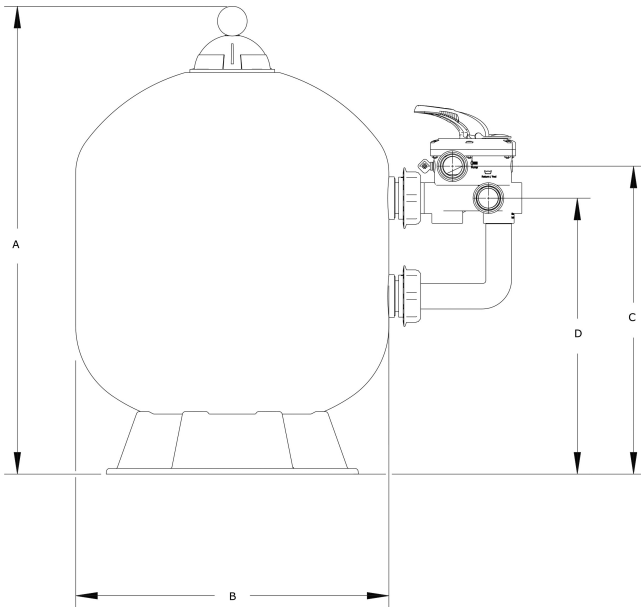

**Sand filter PP 1 1/2" female
thread 3,75bar beige type S620
(7043243)**

TECHNICAL SPECIFICATIONS

Colour	beige
Material	PP
Connection	female thread
Pressure	3,75 bar
Max. temp.	40 °C
Type	S620
Capacity	14 m ³ /h
Size	1 1/2"
Diameter	620 mm
Weight	14 kg
Sand	150 kg
Filter area	0.29 m ²
Max. pool vol.	70 m ³

DIMENSIONS

B	24.5 "
B	25 " inch

A 830 mm

B 620 mm

C 449 mm

D 299 mm

PRODUCT INFORMATION

Features:

- High quality PP filter tank
- Extremely high maximum working pressure up to 3,75 bar
- 6-way valve included

Last modified date: 08/11/2025

Bosta UK Ltd.
Reflection House

Olding Road
Bury St. Edmunds
Suffolk
IP33 3TA
T +44 (0) 1284 716580
E enquiries@bosta.co.uk
<http://www.bosta.com>