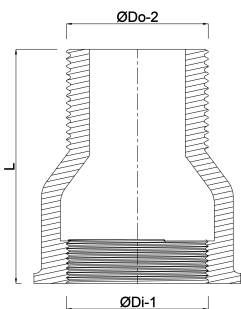

**Profec Nr. 246 Reducer socket  
brass 3/8" x 1/4" female thread  
x male thread 30bar (0710441)**

# TECHNICAL SPECIFICATIONS

Material	brass
Connection	female thread x male thread
Fitting nr.	Nr. 246
Pressure	30 bar
Max. temp.	120 °C
Size	3/8" x 1/4"

## DIMENSIONS

L	19.5 mm
ØDi-1	3/8 "
ØDo-2	1/4 "
F-1	11 mm
F-2	8 mm

**Last modified date: 05/11/2025**

Bosta UK Ltd.  
Reflection House  
Olding Road  
Bury St. Edmunds  
Suffolk  
IP33 3TA  
T +44 (0) 1284 716580  
E [enquiries@bosta.co.uk](mailto:enquiries@bosta.co.uk)  
<http://www.bosta.com>